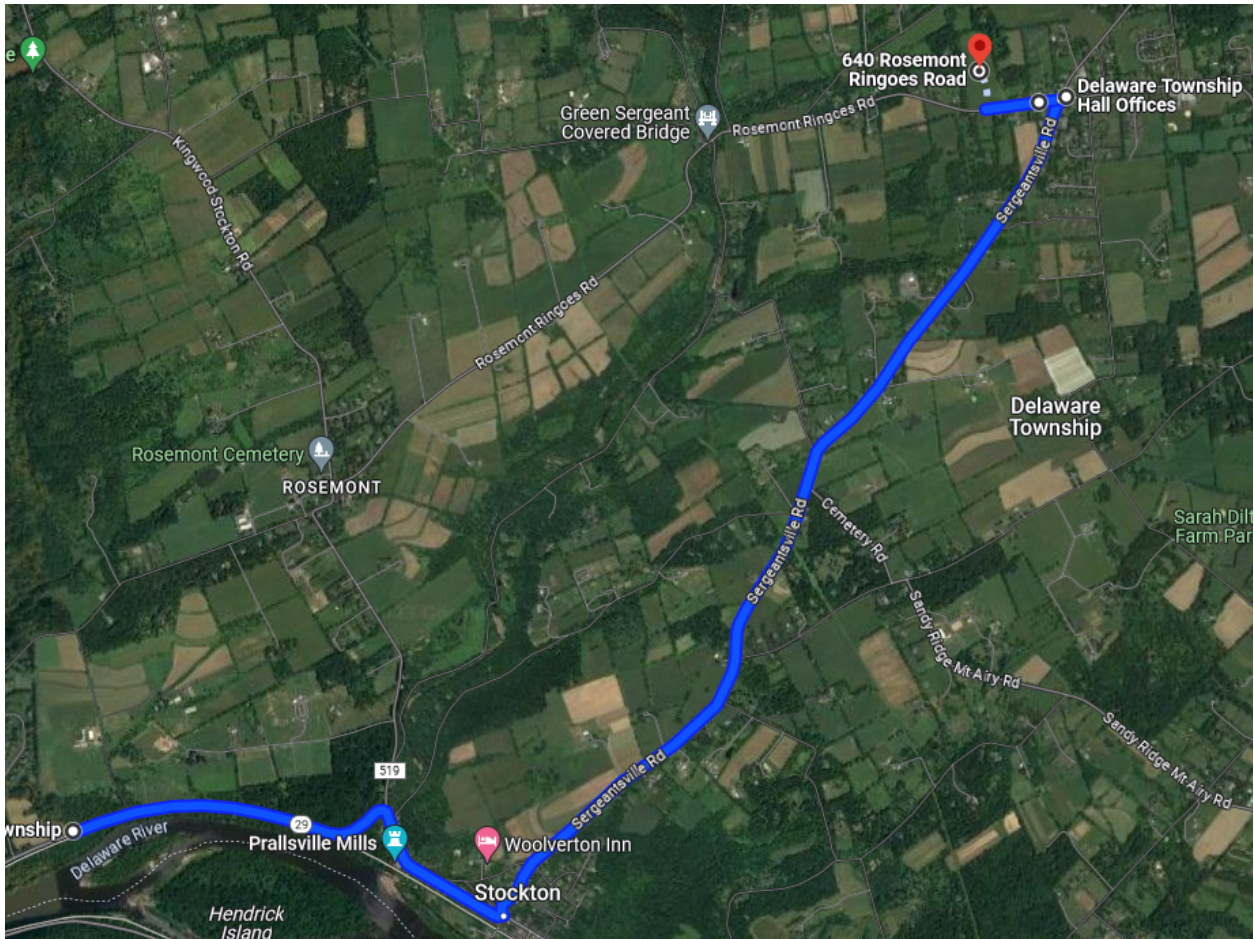

12:30pm: Caravan to Prallsville Mills for lunch
33 Risler St, Stockton, NJ 08559