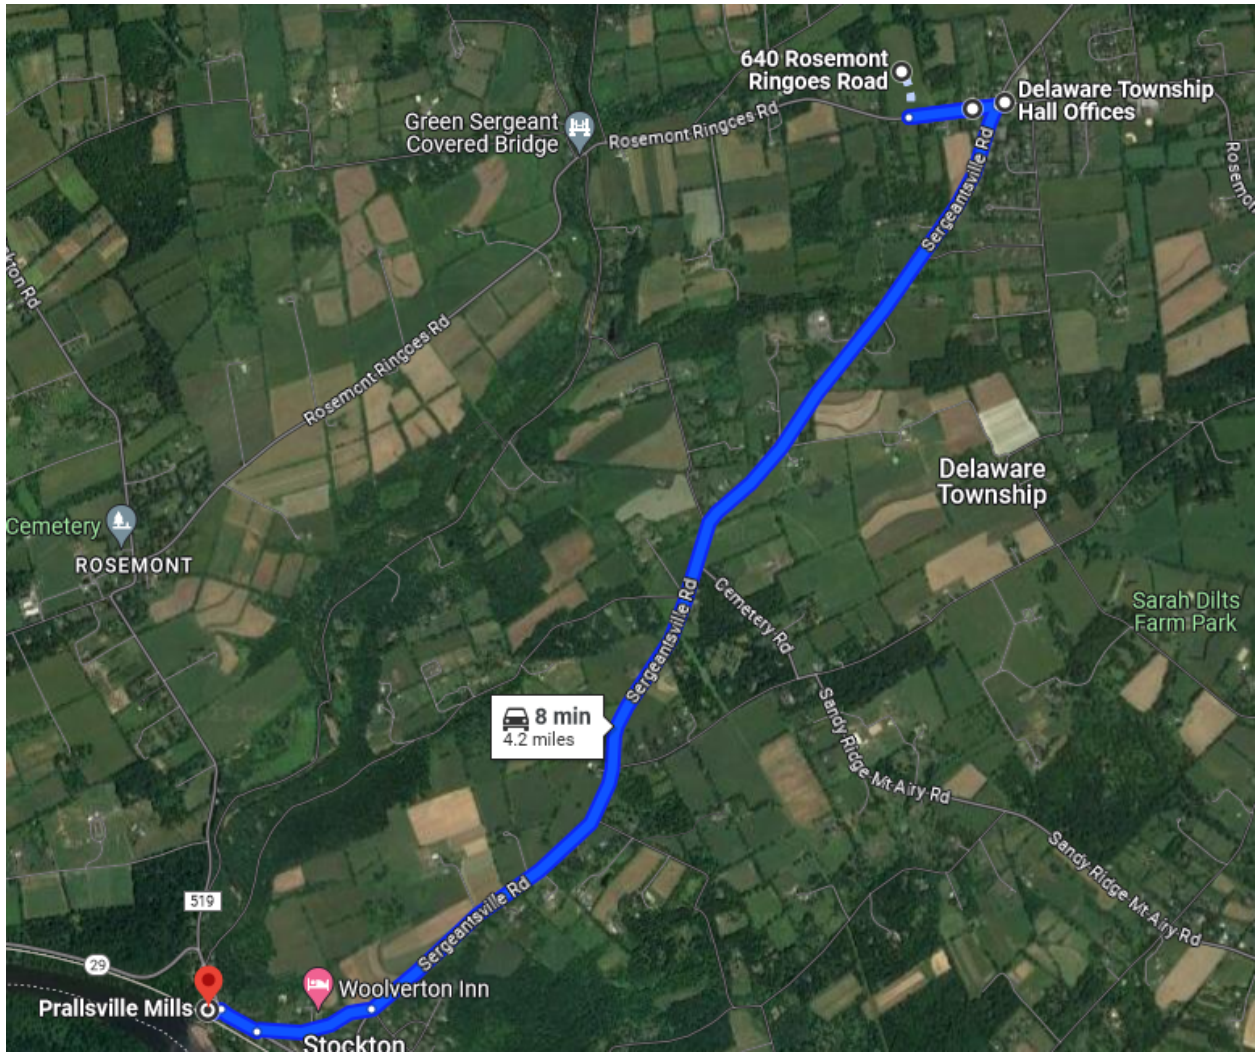

Soils Field Day Agenda

Regenerative Farm Network (RFN-NJ)

9:00 am - 3 pm, Thursday, Nov. 2, 2023, Stockton, NJ

Rain date: Friday, Nov. 3, 2023

Agenda subject to changes.

Time	Details
9:00 am	Registration Open at Prallsville Mill Light snacks and coffee/tea available.
9:30 am	Caravan to Field 1 Parking is limited here so please try to meet at the Prallsville Mills beforehand for caravanning. Thank you!
9:45 am	Field Walk 1 - Soils field walk with Fred Schoenagel, NRCS Soil Scientist, in a field with annual crop rotations and heavy cover cropping.
10:45 am	Caravan to Field 2
11:00 am	Field Walk 2 - Soils field walk with Fred Schoenagel, NRCS Soil Scientist, in a field historically in hay and in transition to a permaculture operation.
12:30 pm	Caravan to Prallsville Mills
12:45 pm	Lunch Boxed lunches
1:15 pm	How to Soil Sample and Interpret Lab Results Sarah Crooke, Crooke Ag Consulting
2:15-3:00 pm	Networking Light snacks and cider

9am: Meet at Prallsville Mills

33 Risler St, Stockton, NJ 08559

9:30am: Caravan to Field 1

GPS coordinates: 40.410382, -75.008788. The field is located about 1.1 miles west from the intersection of Delaware Raritan Station Rd & Rt 29 (Daniel Bray Hwy). The far west side of the field ends just before Paulmier Rd. Please park on the side of the road along the field.

10:45am: Caravan to Field 2

640 Rosemont Ringoes Rd, Stockton, NJ 08559

Please park at the Delaware Township Hall Offices, the Sergeantsville United Methodist Church, or any available street parking in town:

Delaware Township Hall Offices: 570 Rosemont Ringoes Rd, Stockton, NJ 08559

United Methodist Church: 622 Rosemont Ringoes Rd, Stockton, NJ 08559

12:30pm: Caravan to Prallsville Mills for lunch
33 Risler St, Stockton, NJ 08559