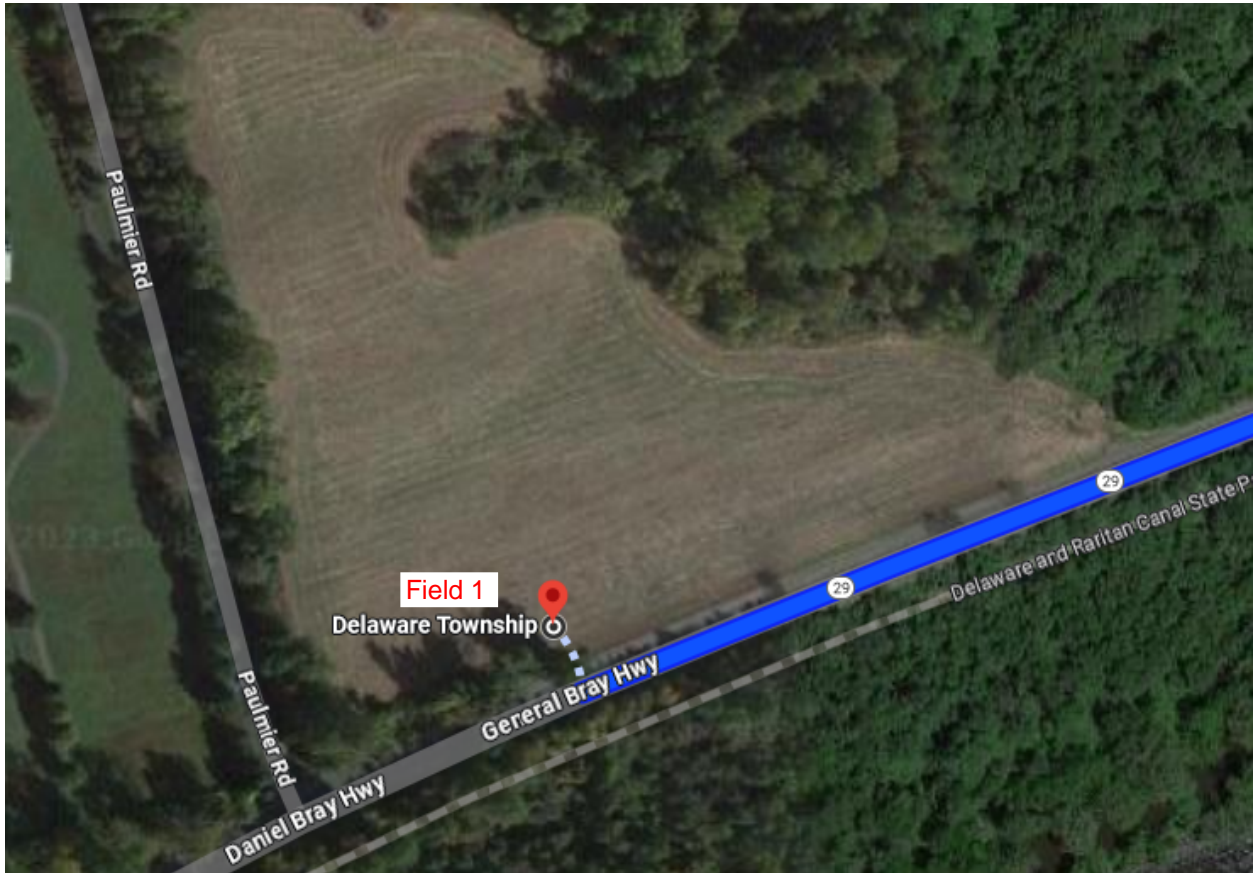

Soils Field Day Agenda

Regenerative Farm Network (RFN-NJ)

9:00 am - 3 pm, Thursday, Nov. 2, 2023, Stockton, NJ

Rain date: Friday, Nov. 3, 2023

Agenda subject to changes.

Time	Details
9:00 am	Registration Open at Prallsville Mill Light snacks and coffee/tea available.
9:30 am	Caravan to Field 1 Parking is limited here so please try to meet at the Prallsville Mills beforehand for caravanning. Thank you!
9:45 am	Field Walk 1 - Soils field walk with Fred Schoenagel, NRCS Soil Scientist, in a field with annual crop rotations and heavy cover cropping.
10:45 am	Caravan to Field 2
11:00 am	Field Walk 2 - Soils field walk with Fred Schoenagel, NRCS Soil Scientist, in a field historically in hay and in transition to a permaculture operation.
12:30 pm	Caravan to Prallsville Mills
12:45 pm	Lunch Boxed lunches
1:15 pm	How to Soil Sample and Interpret Lab Results Sarah Crooke, Crooke Ag Consulting
2:15-3:00 pm	Networking Light snacks and cider

**Please make sure to have suitable shoes to walk in fields and on sidewalks. You may have to walk 0.2 miles from parking to Field 2 depending on parking availability.*

Addresses & Directions:

If you need assistance with directions during the event, please call Sam at 201.897.2321 or Laura at 908.892.8472

9am: Meet at Prallsville Mills

33 Risler St, Stockton, NJ 08559

9:30am: Caravan to Field 1

GPS coordinates: 40.410382, -75.008788. The field is located about 1.1 miles west from the intersection of Delaware Raritan Station Rd & Rt 29 (Daniel Bray Hwy). The far west side of the field ends just before Paulmier Rd. Please park on the side of the road along the field.

10:45am: Caravan to Field 2

640 Rosemont Ringoes Rd, Stockton, NJ 08559

Please park at the Delaware Township Hall Offices, the Sergeantsville United Methodist Church, or any available street parking in town: